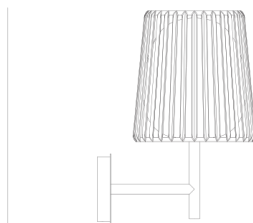

## ABOUT **JULIA WALL-LAMP** by Daniel Becker

A reinterpretation of the classic textile plissé shade. Julia series includes suspensions, chandeliers, wall, floor and table lamps. Each one consists of two shades: the outer is handmade of brass, while the inner is made of translucent glass. Both shades are connected to a classic table lamp in a way that signifies the present archetypal gesture.

### DIMENSIONS

Ø 19 cm 7.5 inch  
H 35 cm 13.8 inch  
W 25 cm 9.8 inch

### CABLELENGTH

Up to 0 cm 0 inch

 1.5  3  80x31x26cm

H

W

|                    |  |
|--------------------|--|
| TYPE               | Wall-lamp  |
| STANDARD           | The fixture is supplied with dim to warm led lamps. Black canopy with cover plate in matching colour of the fixture. |
| OPTIONAL           |  |
| TRANSFORMER/DRIVER | n/a  |
| DIMMING            | led dimmer   |